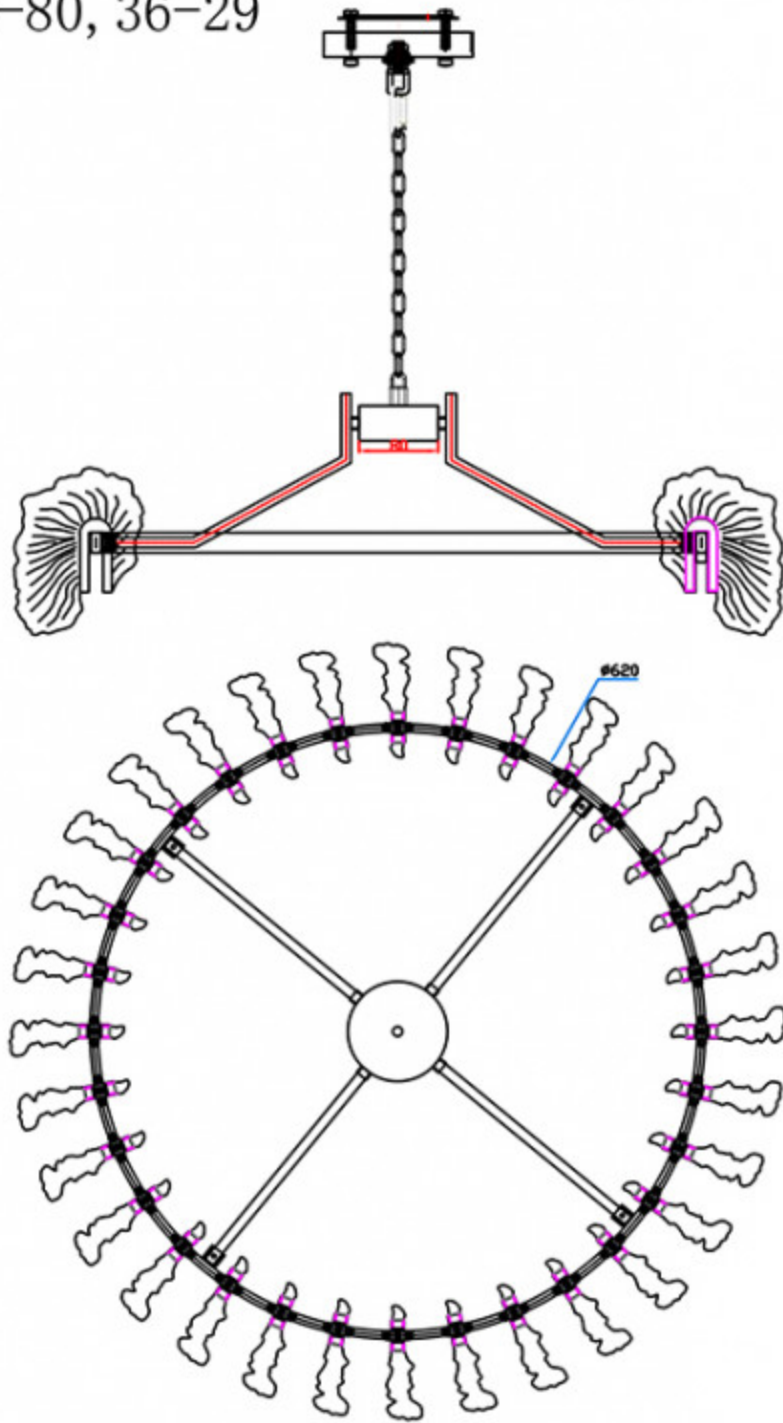

Installation instructions

07695-80, 36-29

LED 60W

Collection: Neoclassic
Ceiling Lamps

AC 220V 50-60Hz