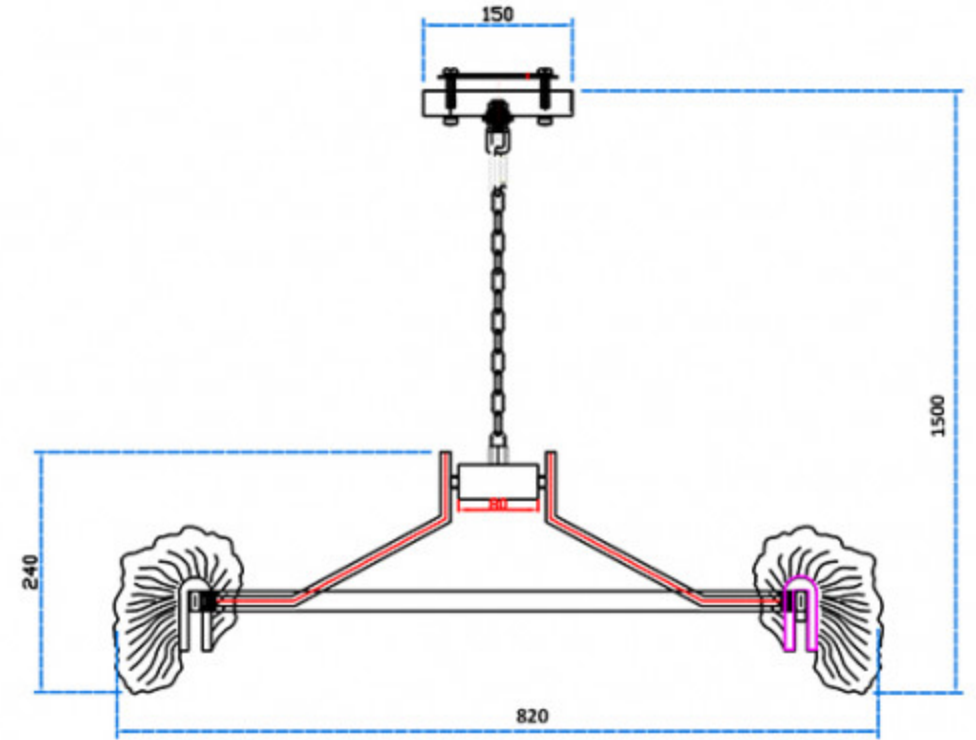

Installation instructions

07695-80, 36-29

LED 60W

Collection: Neoclassic
Ceiling Lamps

AC 220V 50-60Hz